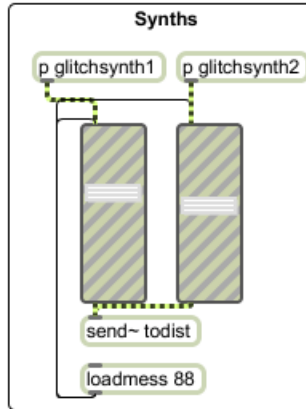

We Interrupt This Broadcast

Seth Shafer

To use:

- Turn on DAC, turn up main faders (you should hear signal).
- Click on sample text in msg box (you should hear key input sound).
- Route the keystroke info different controls in the two synths (signal should be modulating now).
- Turn on toggle next to sample text to use your keyboard for input (lock patch before typing away or you'll end up with toggles, bangs, and number boxes everywhere).
- Manually change synth setting using the Synth Control sections.
- Broadcast the keystroke signal to the Decoder patch by selecting "Test using send~" from the menu and turning the toggle on to transmit keystroke data via Maxhole.