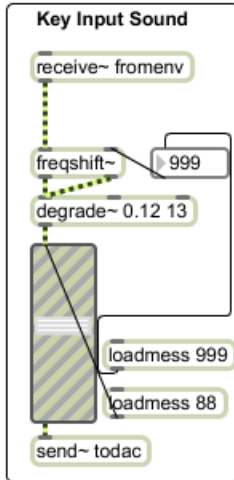

We Interrupt This Broadcast

Seth Shafer

To use:

- Turn on DAC, turn up main faders (you should hear signal).
- Click on sample text in msg box (you should hear key input sound).
- Route the keystroke info different controls in the two synths (signal should be modulating now).
- Turn on toggle next to sample text to use your keyboard for input (lock patch before typing away or you'll end up with toggles, bangs, and number boxes everywhere).
- Manually change synth setting using the Synth Control sections.
- Broadcast the keystroke signal to the Decoder patch by selecting "Test using send~" from the menu and turning the toggle on to transmit keystroke data via Maxhole.