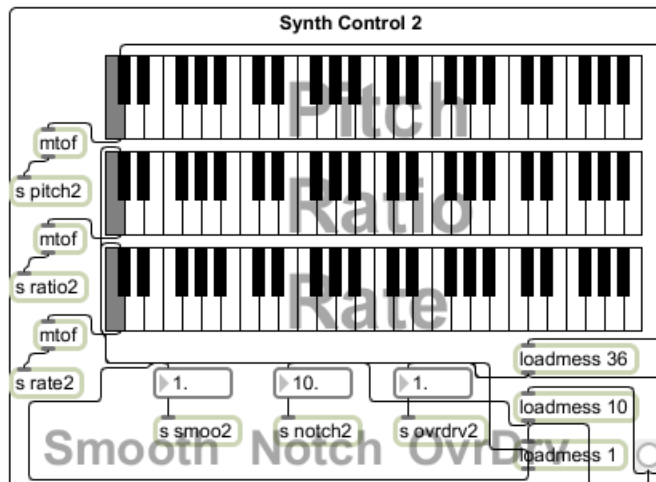

We Interrupt This Broadcast

Seth Shafer

To use:

- Turn on DAC, turn up main faders (you should hear signal).
- Click on sample text in msg box (you should hear key input sound).
- Route the keystroke info different controls in the two synths (signal should be modulating now).
- Turn on toggle next to sample text to use your keyboard for input (lock patch before typing away or you'll end up with toggles, bangs, and number boxes everywhere).
- Manually change synth setting using the Synth Control sections.
- Broadcast the keystroke signal to the Decoder patch by selecting "Test using send~" from the menu and turning the toggle on to transmit keystroke data via Maxhole.