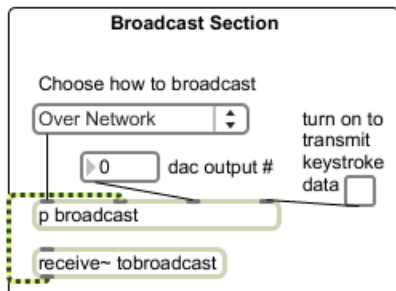

We Interrupt This Broadcast

Seth Shafer

To use:

- Turn on DAC, turn up main faders (you should hear signal).
- Click on sample text in msg box (you should hear key input sound).
- Route the keystroke info different controls in the two synths (signal should be modulating now).
- Turn on toggle next to sample text to use your keyboard for input (lock patch before typing away or you'll end up with toggles, bangs, and number boxes everywhere).
- Manually change synth setting using the Synth Control sections.
- Broadcast the keystroke signal to the Decoder patch by selecting "Test using send~" from the menu and turning the toggle on to transmit keystroke data via Maxhole.