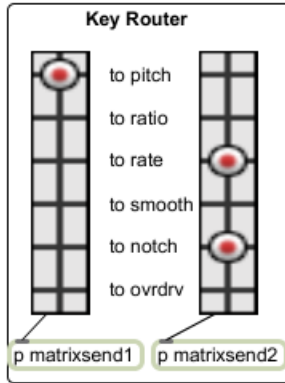

We Interrupt This Broadcast

Seth Shafer

To use:

- Turn on DAC, turn up main faders (you should hear signal).
- Click on sample text in msg box (you should hear key input sound).
- Route the keystroke info different controls in the two synths (signal should be modulating now).
- Turn on toggle next to sample text to use your keyboard for input (lock patch before typing away or you'll end up with toggles, bangs, and number boxes everywhere).
- Manually change synth setting using the Synth Control sections.
- Broadcast the keystroke signal to the Decoder patch by selecting "Test using send~" from the menu and turning the toggle on to transmit keystroke data via Maxhole.