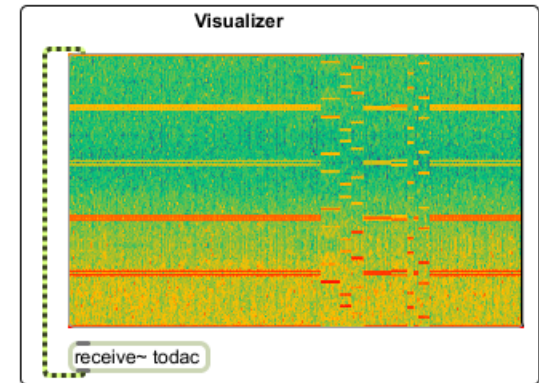

We Interrupt This Broadcast

Seth Shafer

To use:

- Turn on DAC, turn up main faders (you should hear signal).
- Click on sample text in msg box (you should hear key input sound).
- Route the keystroke info different controls in the two synths (signal should be modulating now).
- Turn on toggle next to sample text to use your keyboard for input (lock patch before typing away or you'll end up with toggles, bangs, and number boxes everywhere).
- Manually change synth setting using the Synth Control sections.
- Broadcast the keystroke signal to the Decoder patch by selecting "Test using send~" from the menu and turning the toggle on to transmit keystroke data via Maxhole.