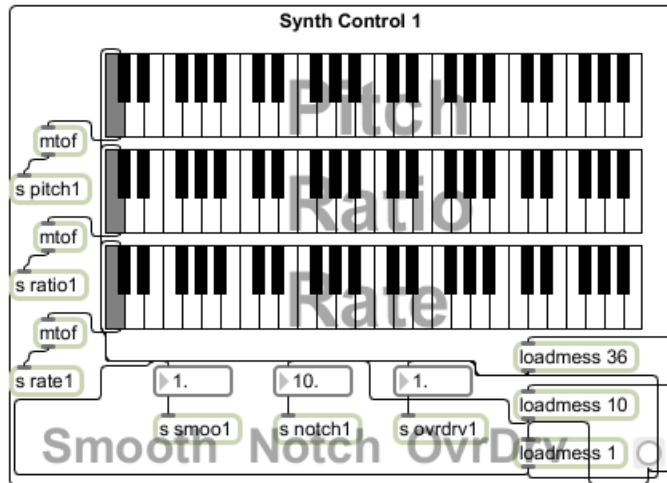

We Interrupt This Broadcast

Seth Shafer

To use:

- Turn on DAC, turn up main faders (you should hear signal).
- Click on sample text in msg box (you should hear key input sound).
- Route the keystroke info different controls in the two synths (signal should be modulating now).
- Turn on toggle next to sample text to use your keyboard for input (lock patch before typing away or you'll end up with toggles, bangs, and number boxes everywhere).
- Manually change synth setting using the Synth Control sections.
- Broadcast the keystroke signal to the Decoder patch by selecting "Test using send~" from the menu and turning the toggle on to transmit keystroke data via Maxhole.