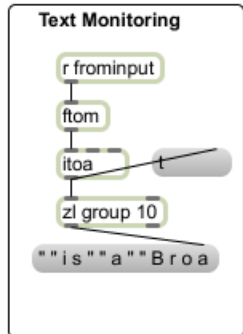

Performance Instructions

One computer stationed on center stage will act as a broadcaster of textual information. This information will be distributed via the router to multiple computers running the decoder patch. The decoder patch will parse the text and synthesize audio based on the input. Performance will begin with the alert signal, followed by the body of text supplied below, input by the broadcaster. The decoding computers will sequentially begin synthesizing the text. At the end of the text message, all decoding computers will fall silent, and the broadcaster will trigger the alert signal once again.

THIS STATION WILL REMAIN ON THE AIR AND WILL SERVE THE (Operational Area Name) AREA. IF YOU ARE NOT LOCATED IN THE (Operational Area Name) AREA, YOU SHOULD NOW TUNE YOUR RADIO TO OTHER STATIONS UNTIL YOU HEAR ONE WHICH IS BROADCASTING NEWS AND INFORMATION, FOR YOUR AREA. YOU ARE LISTENING TO THE EMERGENCY BROADCAST SYSTEM SERVING THE (Operational Area Name) AREA.

CUT ALONG THIS LINE

We Interrupt This Broadcast

Seth Shafer

To use:

- Turn on DAC, turn up main faders (you should hear signal).
- Click on sample text in msg box (you should hear key input sound).
- Route the keystroke info different controls in the two synths (signal should be modulating now).
- Turn on toggle next to sample text to use your keyboard for input (lock patch before typing away or you'll end up with toggles, bangs, and number boxes everywhere).
- Manually change synth setting using the Synth Control sections.
- Broadcast the keystroke signal to the Decoder patch by selecting "Test using send~" from the menu and turning the toggle on to transmit keystroke data via Maxhole.