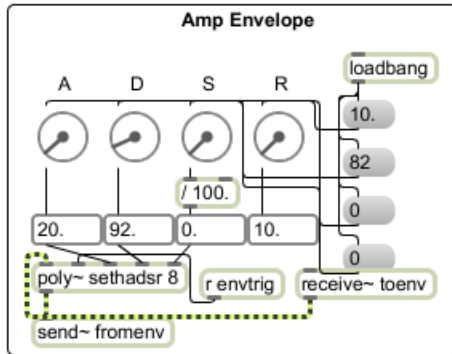

We Interrupt This Broadcast

Seth Shafer

To use:

- Turn on DAC, turn up main faders (you should hear signal).
- Click on sample text in msg box (you should hear key input sound).
- Route the keystroke info different controls in the two synths (signal should be modulating now).
- Turn on toggle next to sample text to use your keyboard for input (lock patch before typing away or you'll end up with toggles, bangs, and number boxes everywhere).
- Manually change synth setting using the Synth Control sections.
- Broadcast the keystroke signal to the Decoder patch by selecting "Test using send~" from the menu and turning the toggle on to transmit keystroke data via Maxhole.