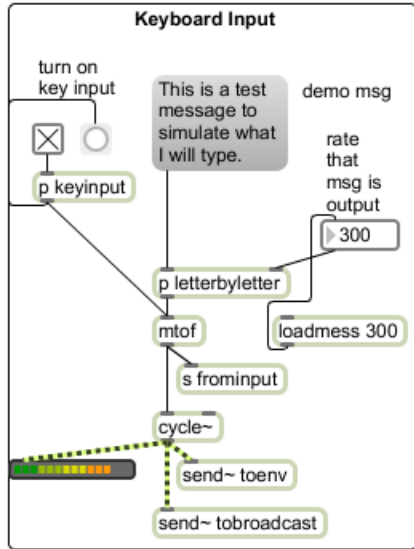

Performance Instructions

One computer stationed on center stage will act as a broadcaster of textual information. This information will be distributed via the router to multiple computers running the decoder patch. The decoder patch will parse the text and synthesize audio based on the input. Performance will begin with the alert signal, followed by the body of text supplied below, input by the broadcaster. The decoding computers will sequentially begin synthesizing the text. At the end of the text message, all decoding computers will fall silent, and the broadcaster will trigger the alert signal once again.

THIS STATION WILL REMAIN ON THE AIR AND WILL SERVE THE (Operational Area Name) AREA. IF YOU ARE NOT LOCATED IN THE (Operational Area Name) AREA, YOU SHOULD NOW TUNE YOUR RADIO TO OTHER STATIONS UNTIL YOU HEAR ONE WHICH IS BROADCASTING NEWS AND INFORMATION, FOR YOUR AREA. YOU ARE LISTENING TO THE EMERGENCY BROADCAST SYSTEM SERVING THE (Operational Area Name) AREA.

CUT ALONG THIS LINE

We Interrupt This Broadcast

Seth Shafer

To use:

- Turn on DAC, turn up main faders (you should hear signal).
- Click on sample text in msg box (you should hear key input sound).
- Route the keystroke info different controls in the two synths (signal should be modulating now).
- Turn on toggle next to sample text to use your keyboard for input (lock patch before typing away or you'll end up with toggles, bangs, and number boxes everywhere).
- Manually change synth setting using the Synth Control sections.
- Broadcast the keystroke signal to the Decoder patch by selecting "Test using send~" from the menu and turning the toggle on to transmit keystroke data via Maxhole.