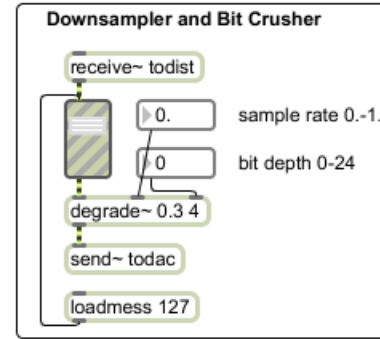

We Interrupt This Broadcast

Seth Shafer

To use:

- Turn on DAC, turn up main faders (you should hear signal).
- Click on sample text in msg box (you should hear key input sound).
- Route the keystroke info different controls in the two synths (signal should be modulating now).
- Turn on toggle next to sample text to use your keyboard for input (lock patch before typing away or you'll end up with toggles, bangs, and number boxes everywhere).
- Manually change synth setting using the Synth Control sections.
- Broadcast the keystroke signal to the Decoder patch by selecting "Test using send~" from the menu and turning the toggle on to transmit keystroke data via Maxhole.